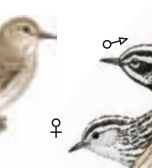

Vermivora pinus
Blue-winged Warbler
Cigüita Ala Azul
12 cm / Migratoria

Dendroica coronata
Yellow-rumped Warbler
Cigüita Mirta
14 cm / Migratoria

Dendroica virens
Black-throated Green Warbler
Cigüita Pechinegro
12.5 cm / Migratoria

Corvus palmarum
Hispaniolan Palm Crow
Cao
43 cm / Endémica

Turdus plumbeus
Red-legged Thrush
Chua-chua
25-28 cm / Residente

Parula americana
Northern Parula
Cigüita Parula
10.5-12 cm / Migratoria

Dendroica fusca
Blackburnian Warbler
Cigüita de Fuego
13 cm / Migratoria

Mniotilta varia
Black-and-white Warbler
Cigüita Pega Palo
12.5-14 cm / Migratoria

Corvus leucognaphalus
White-necked Crow
Cuervo
48-51 cm / Endémica

Dendroica magnolia
Magnolia Warbler
Cigüita Magnolia
11.5-12.5 cm / Migratoria