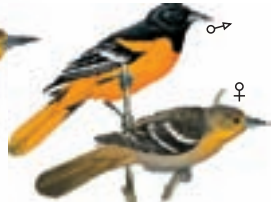

Loxia megalaga
Hispaniolan White-winged Crossbill
Pico Cruzado
15 cm / Endémica

Icterus galbula
Baltimore Oriole
Cigua Canaria Americana
18-20 cm / Migratoria